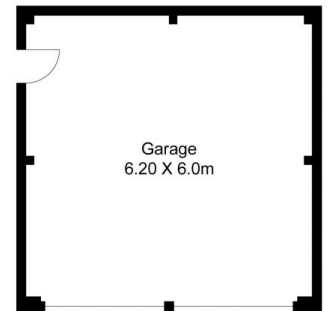

Garage

11/146 Shackleton Circuit, Mawson