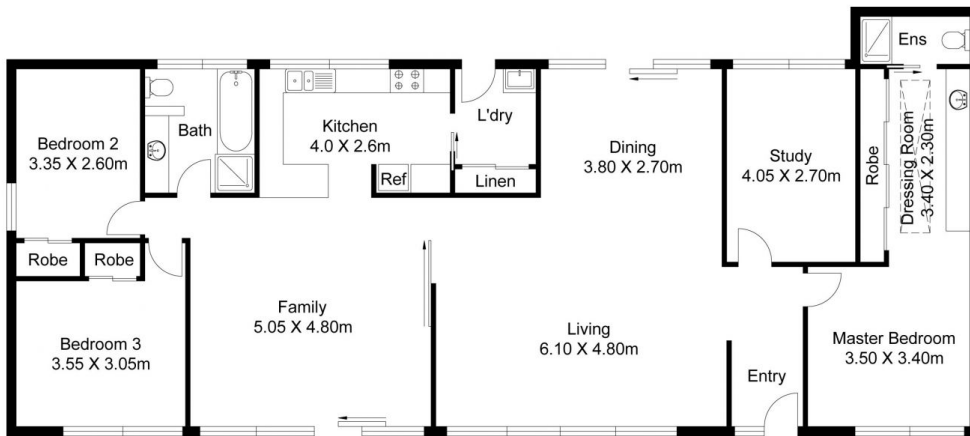

Ground Floor